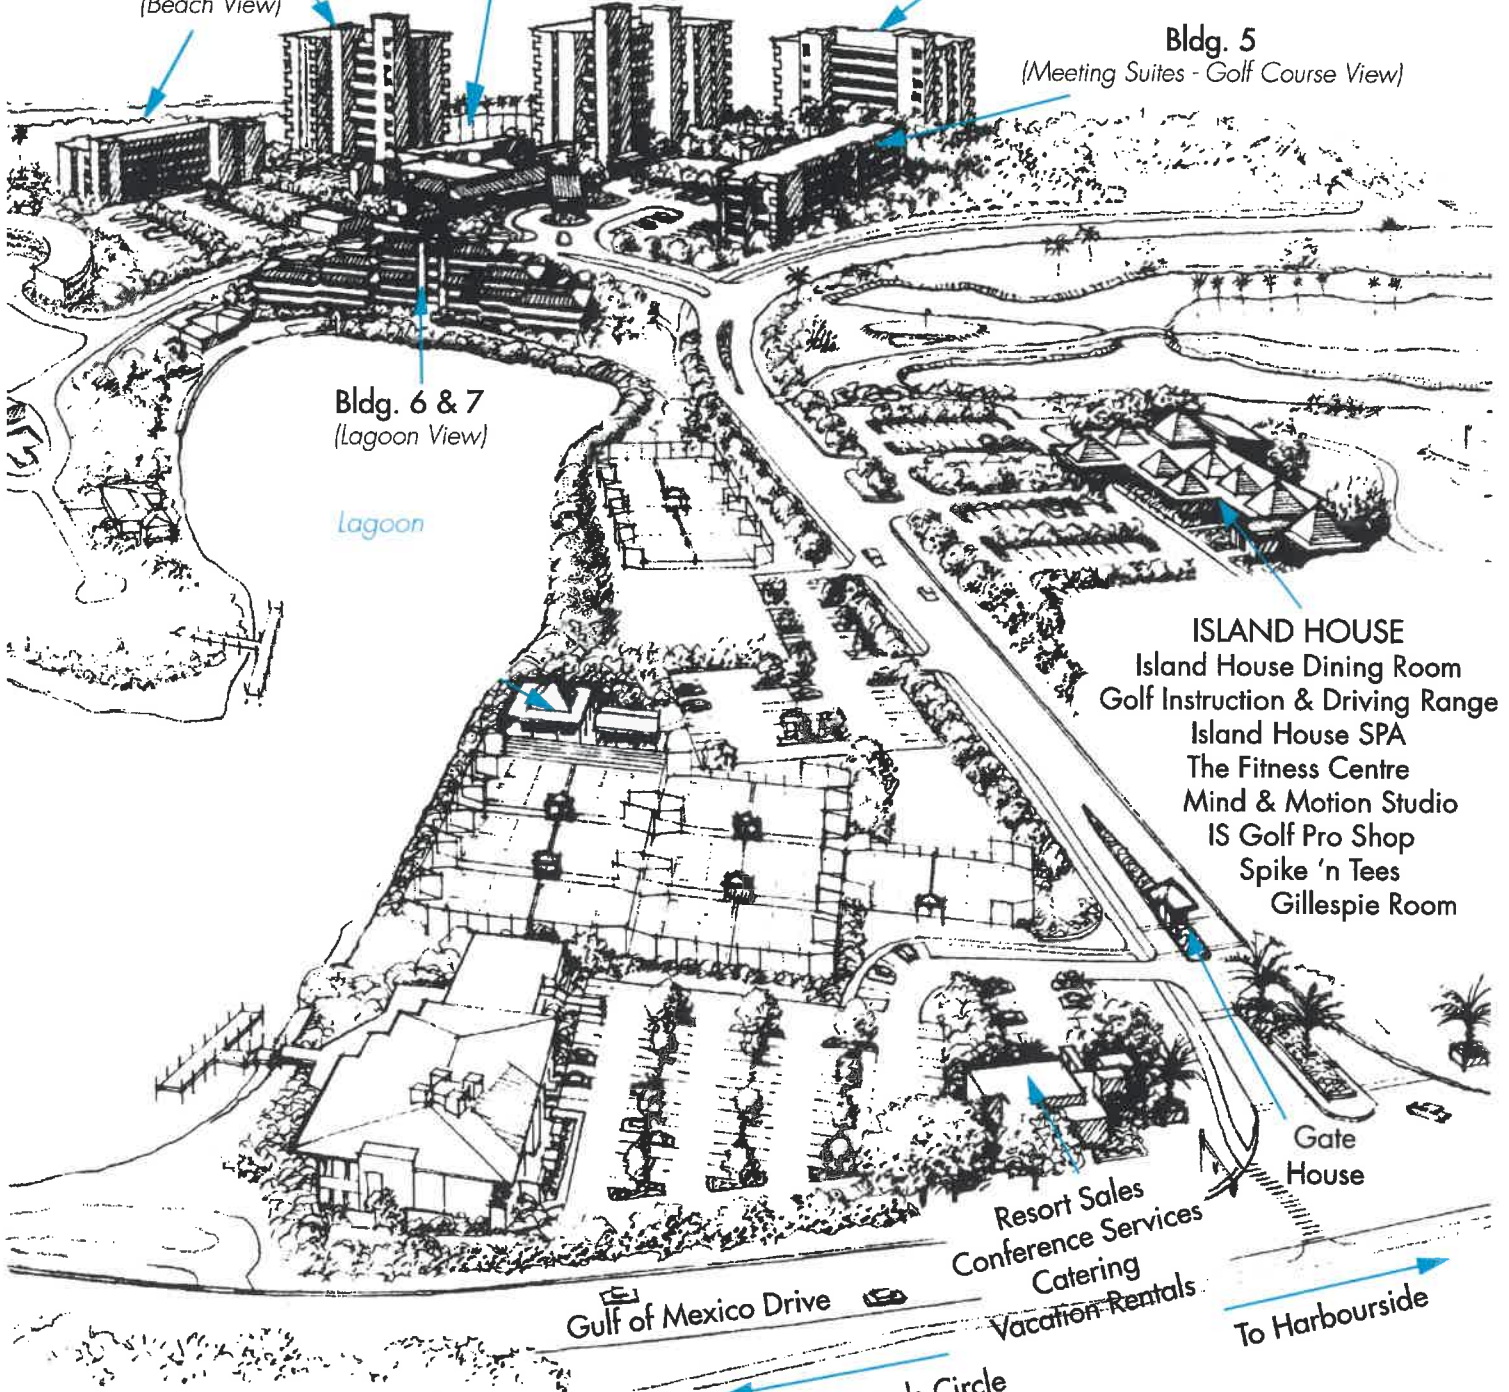

# ISLANDSIDE

THE RESORT CENTER  
Front Desk  
Concierge  
Latitudes  
Banyan Poolside

John Ringling Rooms  
Library  
Kids Klub  
Eco Wave Gifts & Sundries

Bldg. 1  
(Beach View)

Bldg. 2  
(Beach View)

Bldg. 3  
(Beach View)

Bldg. 4  
(Beach View)

Bldg. 5  
(Meeting Suites - Golf Course View)

Bldg. 6 & 7  
(Lagoon View)

Lagoon

ISLAND HOUSE  
Island House Dining Room  
Golf Instruction & Driving Range  
Island House SPA  
The Fitness Centre  
Mind & Motion Studio  
IS Golf Pro Shop  
Spike 'n Tees  
Gillespie Room

Gate House

Resort Sales  
Conference Services  
Catering  
Vacation Rentals

Gulf of Mexico Drive

To St. Armands Circle

To Harbourside

Gate House

Publix  
CVS Pharmacy

Traffic Light  
at Bay Isles Pkwy.

Gulf of Mexico Drive  
(Longboat Key Club & Resort - 3 miles south)