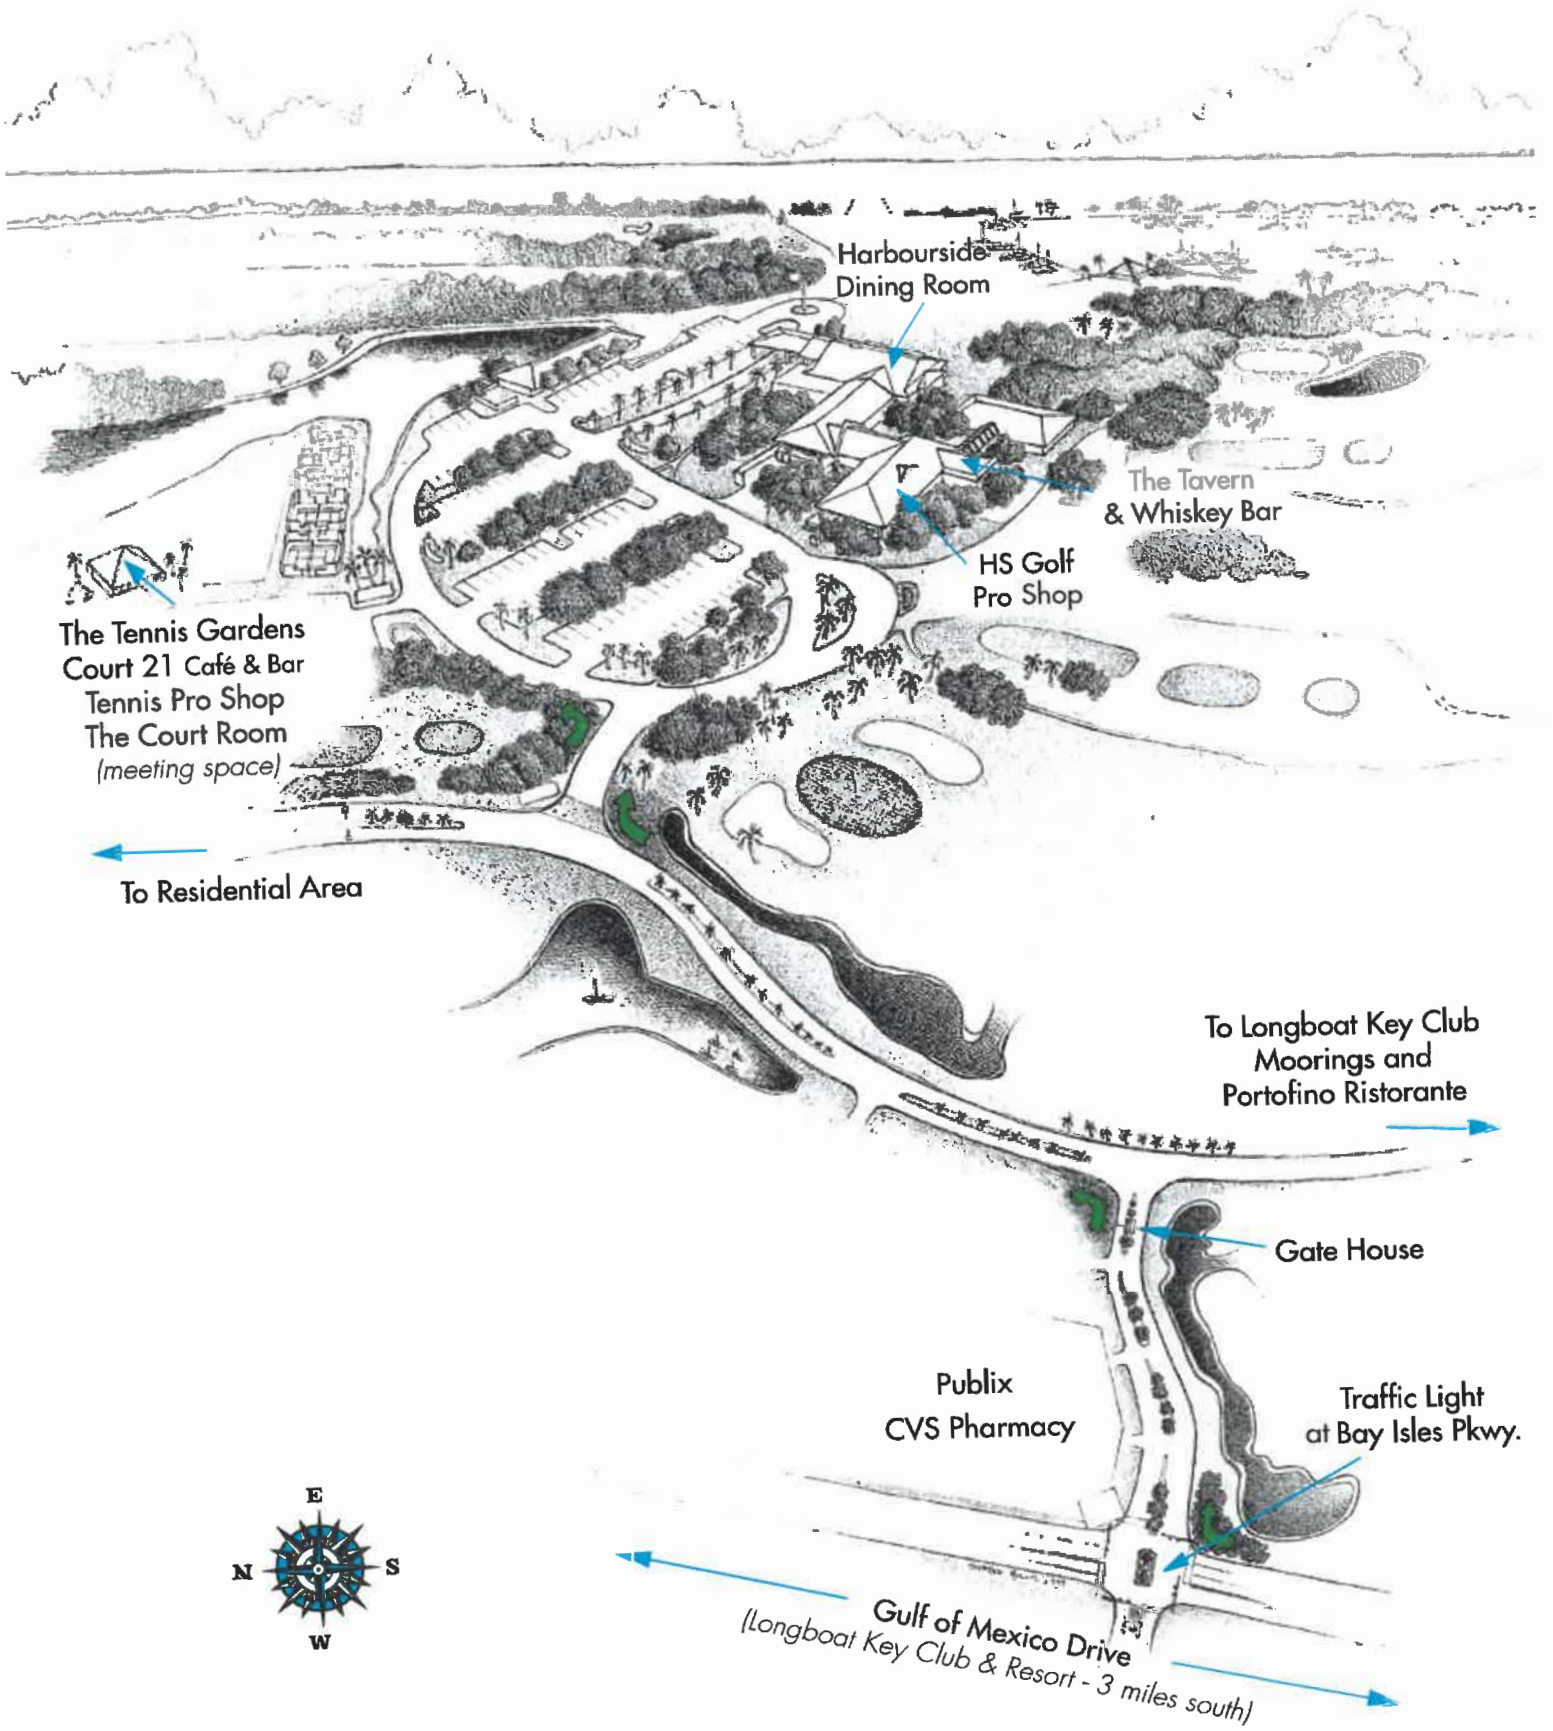

LONGBOAT KEY CLUB  
& RESORT

Gate House

Resort Sales  
Conference Services  
Catering  
Vacation Rentals

Gulf of Mexico Drive

To St. Armands Circle

To Harbourside

# HARBOURSIDE

The Tennis Gardens  
Court 21 Café & Bar  
Tennis Pro Shop  
The Court Room  
(meeting space)

Harbourside  
Dining Room

The Tavern  
& Whiskey Bar

HS Golf  
Pro Shop

To Residential Area

To Longboat Key Club  
Moorings and  
Portofino Ristorante

Gate House

Publix  
CVS Pharmacy

Traffic Light  
at Bay Isles Pkwy.

Gulf of Mexico Drive  
(Longboat Key Club & Resort - 3 miles south)