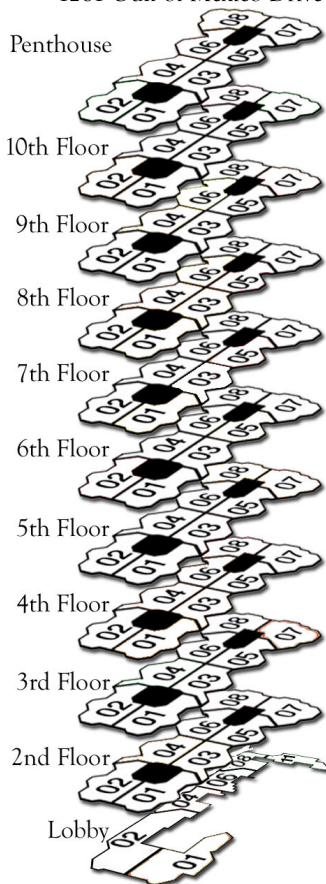

The Water Club

North Tower

1281 Gulf of Mexico Drive

South Tower

1241 Gulf Of Mexico Drive

The Water Club | Longboat Key, Florida

GUEST MAP

BEACH (Gulf View)

- 1. Gate House
- 2. Club House
- 3. Association Office
- 4. North Tower Concierge / Plaza Level
- 5. South Tower Concierge / Plaza Level
- 6. North Parking Lot
- 7. Gated Beach Access

1 GATE HOUSE

GULF OF MEXICO DRIVE