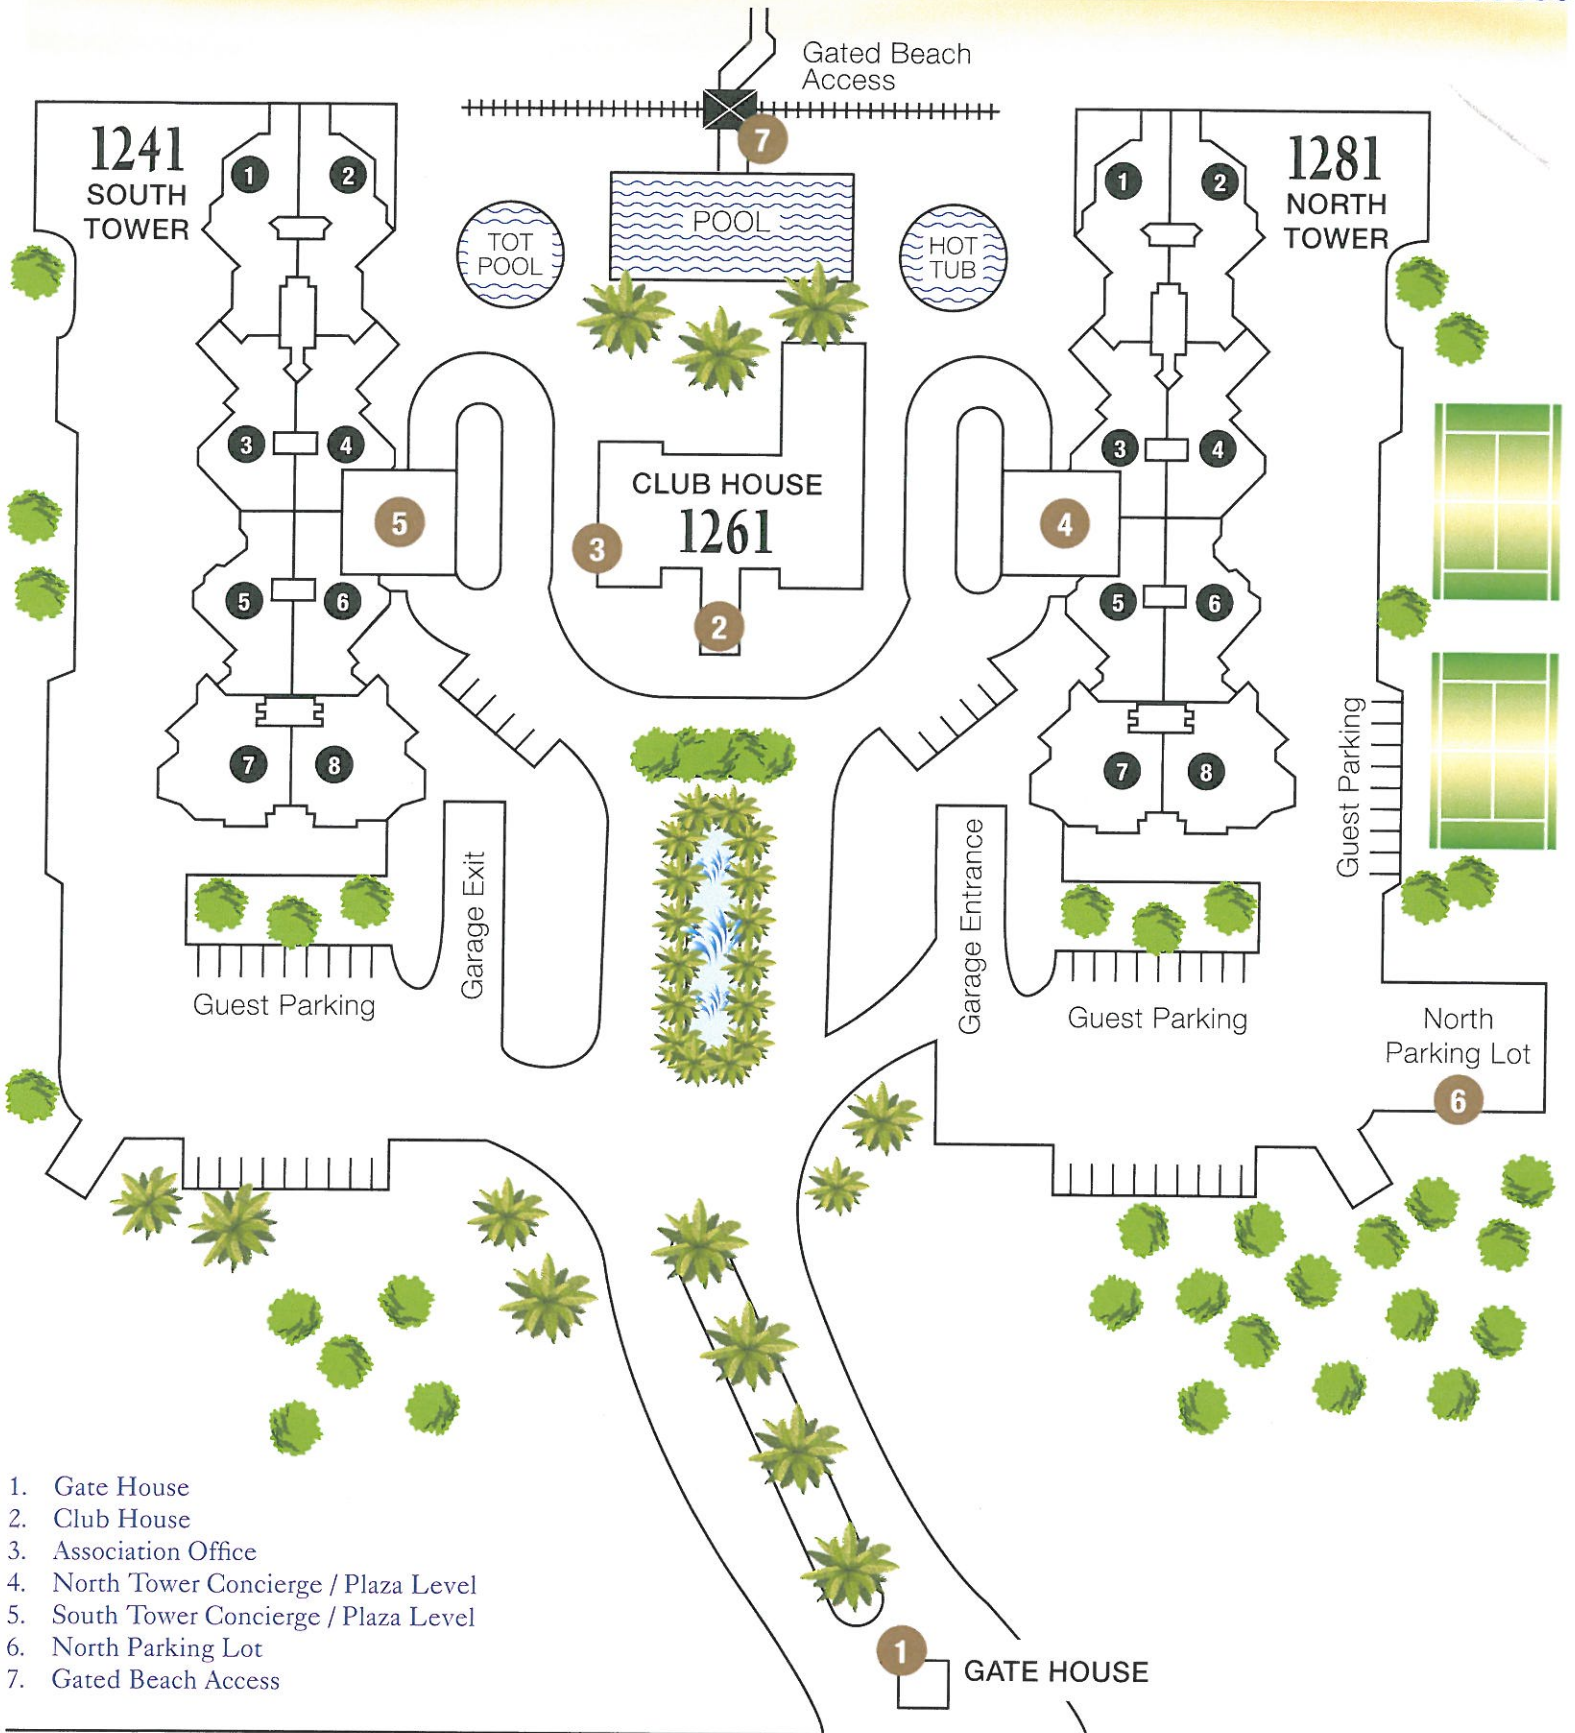

The Water Club

North Tower

1281 Gulf of Mexico Drive

South Tower

1241 Gulf Of Mexico Drive

The Water Club | Longboat Key, Florida

GUEST MAP

BEACH (Gulf View)

- 1. Gate House
- 2. Club House
- 3. Association Office
- 4. North Tower Concierge / Plaza Level
- 5. South Tower Concierge / Plaza Level
- 6. North Parking Lot
- 7. Gated Beach Access

1 GATE HOUSE

GULF OF MEXICO DRIVE