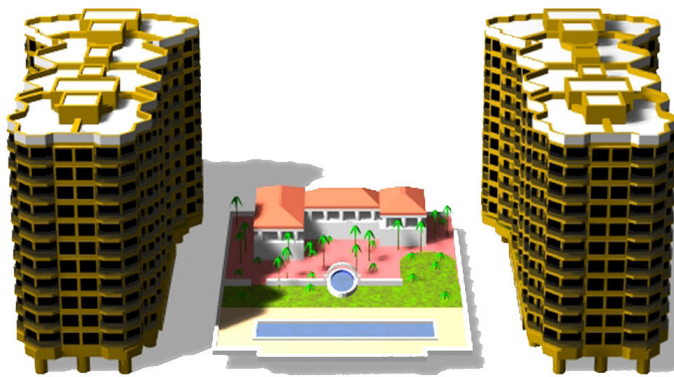

The Water Club

North Tower

1281 Gulf of Mexico Drive

South Tower

1241 Gulf Of Mexico Drive

The Water Club | Longboat Key, Florida

GUEST MAP

BEACH (Gulf View)

- 1. Gate House
- 2. Club House
- 3. Association Office
- 4. North Tower Concierge / Plaza Level
- 5. South Tower Concierge / Plaza Level
- 6. North Parking Lot
- 7. Gated Beach Access

1 GATE HOUSE

GULF OF MEXICO DRIVE