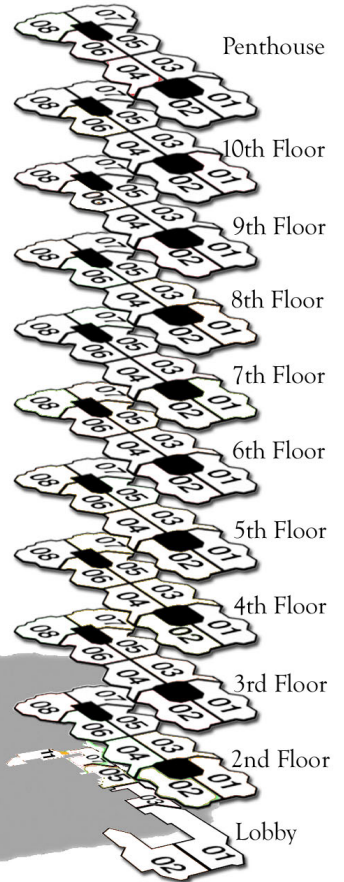

The Water Club

North Tower

1281 Gulf of Mexico Drive

South Tower

1241 Gulf Of Mexico Drive

The Water Club | Longboat Key, Florida

GUEST MAP

BEACH (Gulf View)

- 1. Gate House
- 2. Club House
- 3. Association Office
- 4. North Tower Concierge / Plaza Level
- 5. South Tower Concierge / Plaza Level
- 6. North Parking Lot
- 7. Gated Beach Access

1 GATE HOUSE

GULF OF MEXICO DRIVE