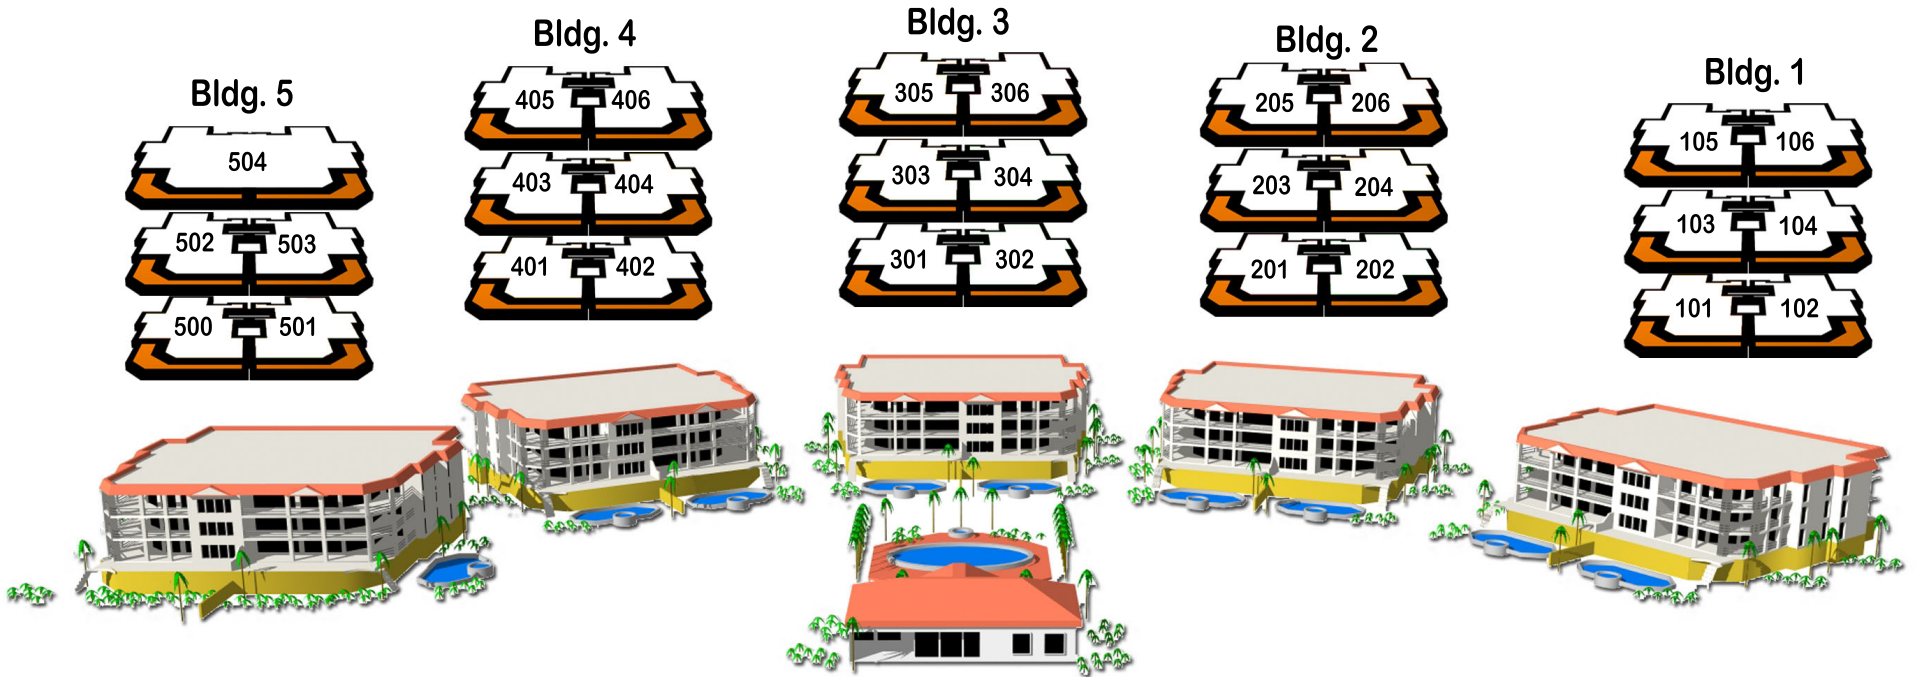

Positano

AddyWittig

Luxury Service · Strategic Marketing · Benchmark Results

Ian Addy & Gail Wittig | Michael Saunders & Company
440 Gulf of Mexico Drive | Longboat Key, FL 34228 | PH 941.387-0100 | ianaddy@michaelsaunders.com
www.longboatlife.com | www.athomesarasota.com